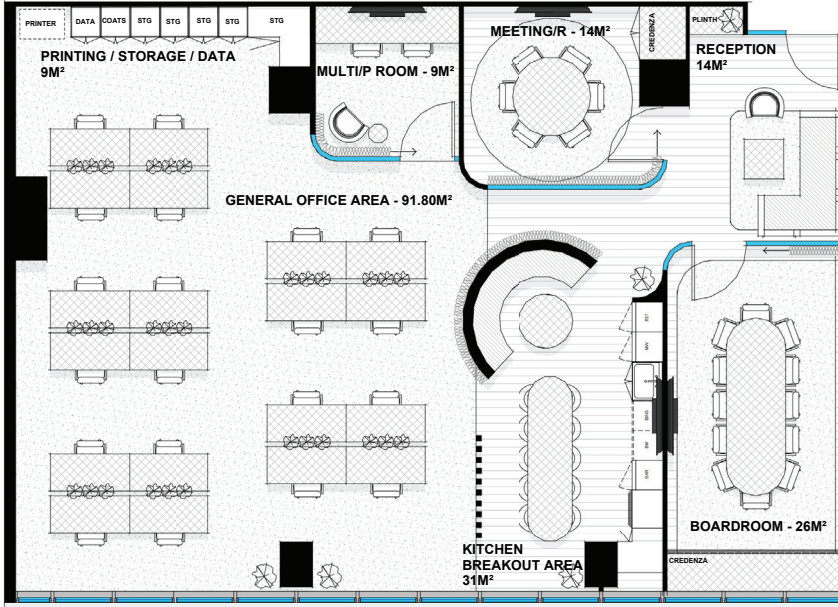

25 Bligh St Exclusives

- Kingsmede House
  - Coworking/flex space
  - 1 to 11 desk private offices
  - Day passes
  - Bookable meeting & boardrooms
  - Event space hire
  - Business lounge
- Gym & squashcourt
- Serenity - luxury end of trip
- Flexi parking
- Secure touchless access
- Onsite management
- Interior design service
- 24/7 help desk