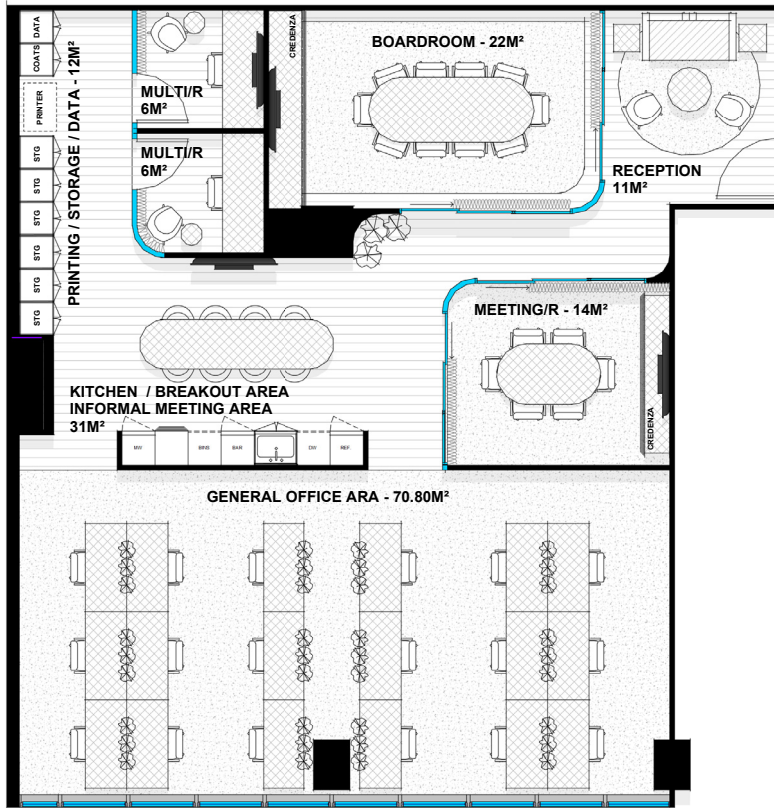

KINGSMEDE

25 BLIGH STREET, SYDNEY

SUITE 7.03

AVAILABLE AUGUST 2024

NLA - 172.7M²

18 WORKSTATIONS

KINGSMEDE.COM.AU

Photographs are indicative of final design

25 Bligh St Exclusives

- Kingsmede House
 - Coworking/flex space
 - 1 to 11 desk private offices
 - Day passes
 - Bookable meeting & boardrooms
 - Event space hire
 - Business lounge
- Gym & squashcourt
- Serenity - luxury end of trip
- Flexi parking
- Secure touchless access
- Onsite management
- Interior design service
- 24/7 help desk