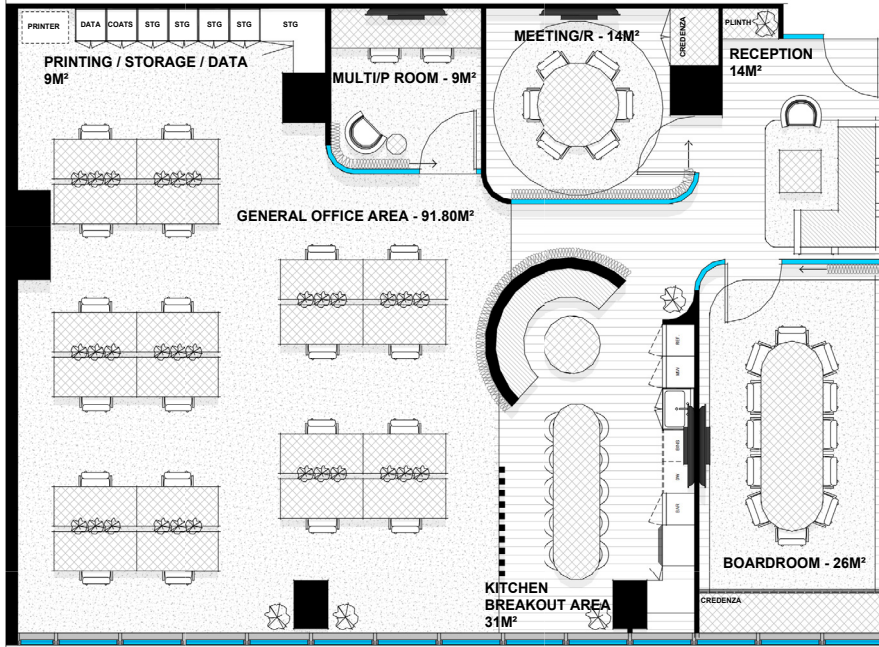

KINGSMEDE

25 BLIGH STREET, SYDNEY

SUITE 13.02

AVAILABLE NOW

NLA - 195M²

20 WORKSTATIONS

KINGSMEDE.COM.AU

25 Bligh St Amenities

- The Bureau
 - Dual level coworking/flex space
 - 1 to 9 desk private offices
 - Day passes
 - Bookable meeting & boardrooms
 - Podcast room
 - Event space hire
 - Business lounge
- Gym & squash court
- Serenity - luxury end of trip
- Secure touchless access
- Onsite management
- Interior design service
- 24/7 help desk