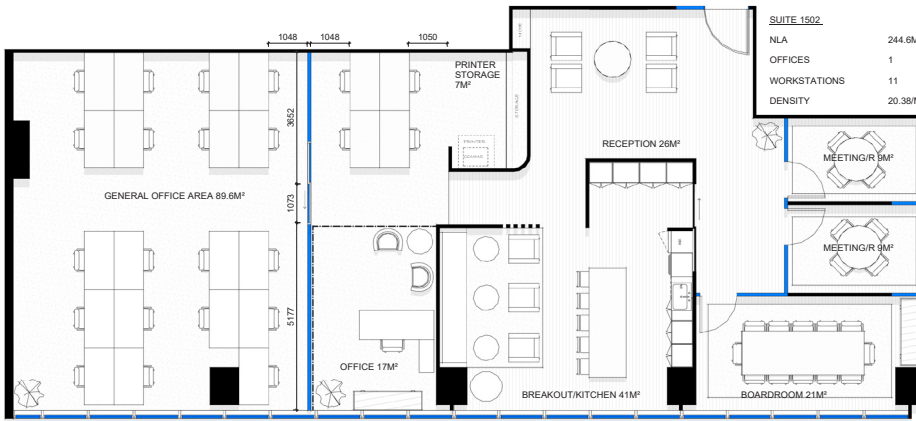

KINGSMEDE

25 BLIGH STREET, SYDNEY

SUITE 15.02

AVAILABLE NOW

NLA - 244M²

24 PEOPLE

KINGSMEDE.COM.AU

**Existing Fitout*

25 Bligh St Amenities

- The Bureau
 - Dual level coworking/flex space
 - 1 to 9 desk private offices
 - Day passes
 - Bookable meeting & boardrooms
 - Podcast room
 - Event space hire
 - Business lounge
- Gym & squash court
- Serenity - luxury end of trip
- Secure touchless access
- Onsite management
- Interior design service
- 24/7 help desk