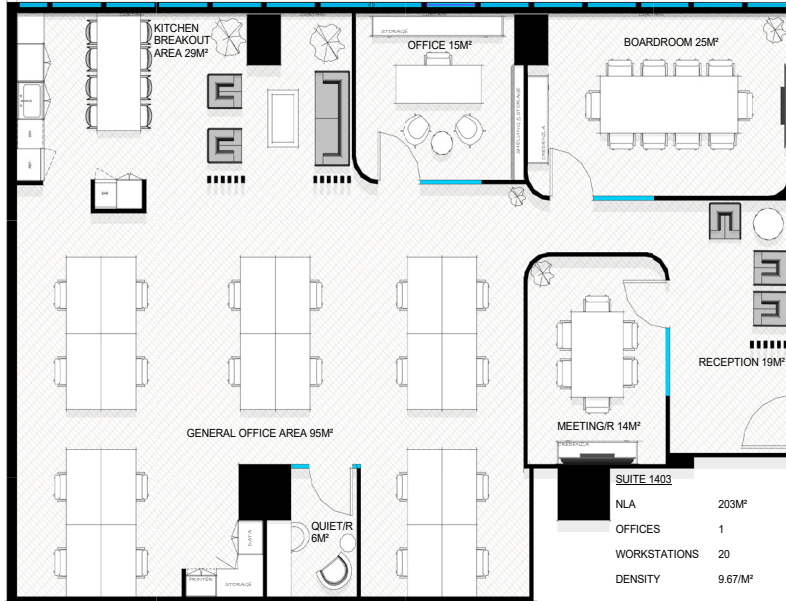

25 BLIGH STREET, SYDNEY

---

SUITE 14.03

---

AVAILABLE DECEMBER

---

NLA - 200M<sup>2</sup>

---

# 25 Bligh St Amenities

- The Bureau
  - Dual level coworking/flex space
  - 1 to 9 desk private offices
  - Day passes
  - Bookable meeting & boardrooms
  - Podcast room
  - Event space hire
  - Business lounge
- Gym & squash court
- Serenity - luxury end of trip
- Secure touchless access
- Onsite management
- Interior design service
- 24/7 help desk